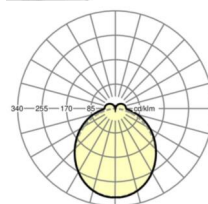

CHARACTERISTICS

Order number	19470006170
EAN number	4020863406128
Commodity code	94051190
Certification mark	IP 20, Protection class I, ENEC10 VDE, F, HACCP DIN10500/Food/IFS-application-related suitability/BRC, Indoor, CE
Impact resistance (IK rating)	IK03 (-20°C bis 35°C)
Ambient temperatur	ta -20°C to 35°C
Special properties	Ready for IoT
Warranty period	5 years

ELECTRICAL ENGINEERING

Controller	Electronic driver DALI2 (1 pcs.)
System output	53W
Mains voltage	230V/50Hz
Circuit breakers (inrush current)	13 pieces/B10, 22 pieces/B16, 21 pieces/C10, 36 pieces/C16
Energy efficiency class/light source	D

LIGHTING TECHNOLOGY

Placement	LED, Colour rendering/Light colour CRI ≥ 80 / 6500K
Colour tolerance (MacAdam)	3SDCM
Nominal luminous flux	7382lm
LED service life	50000h L80/B10 (Tq 35°C)
Luminaire luminous efficiency	139lm/W
Beam angle	115° (C0) / 110° (C90)
UGR lat./long.	26.4 / 25.8

MECHANICS

Housing colour	traffic white RAL 9016
Dimensions (LxWxH/DxH)	1531mm x 55mm x 37mm
Weight (net)	1.9kg
Type of installation	Mounting rail system installation, Light structure

Dimensions

L	1531 mm	Length
B	55 mm	Width
H	37 mm	Height

DEEP-LINK

<https://www.regiolux.de/en/article/19470006170>

Reference	LED 8000lm 865
ηLB	100 %
Φ ↓/↑	90 % / 10 %
UGR lat./long.	26.4 / 25.8